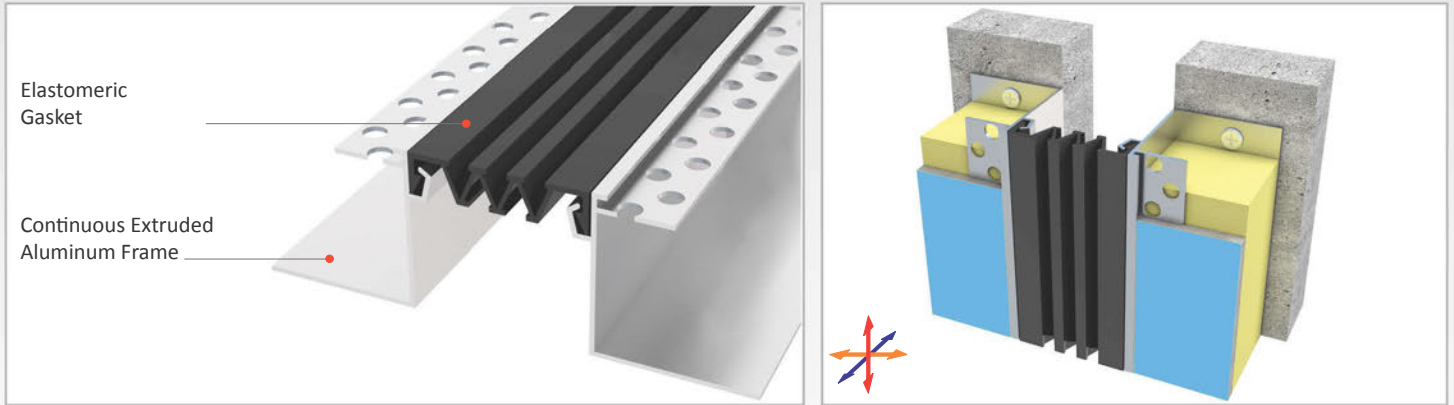

AS A124 flush mounted profile is specially designed for places with insulating board applications and can easily be installed by means of screws to all types of walls. Its ribbed elastomeric gasket gains the profile a remarkable movement ability and slide-in gasket system lets the profile to be used at facades. Profiles up to 150 mm gap are applied with single gasket while the wider ones are with double gaskets joined with a connector profile.

- Application Areas** : Outdoor / Wall
- Ideal for** : Shopping Malls, Airports, Residences, Hospitals, Hotels, Commercial & Public Buildings etc.
- Material** : Mill Finish Aluminum (Anodizing optional), EPDM (Only in Black Color) or TPE Gasket
- Aluminum Alloy** : 6063 AA-USA / EN AW 6063
- Optional Supplies** : Fire Barrier, Waterproof EPDM membrane

* Visuals are representative and the profile configuration may differ depending on the characteristics requested.

LOCATION	MODEL	GAP (Fb) mm	HEIGHT (H) MM	OVERALL WIDTH (B) mm	VISIBLE WIDTH (S) mm	MOVEMENT (W) mm	LOAD CAPACITY	STANDARD LENGTH (mt)
Wall to Wall	AS A124-030	30	47 / 57	120	38	+10 / - 6	N/A	3
	AS A124-050	50	47 / 57	140	58	+20 / -15	N/A	3
	AS A124-080	80	47 / 57	170	88	+40 / -30	N/A	3
	AS A124-100	100	47 / 57	190	108	+20 / -50	N/A	3
	AS A124-150	150	47 / 57	240	158	+30 / -80	N/A	3
	AS A124-200	200	47 / 57	290	208	+40 / -100	N/A	3
	AS A124-200M	200	47 / 57	290	208	+40 / -100	N/A	3

Note: Please ask for different sizes

 AS A124 150
 H57D

 AS A124 150
 H57KD

Profil No Profile Number	AS A124 150	AS A124 150K
Fb (mm)	150	150
H (mm) yaklaşık approx.	57	57
W± (mm) yaklaşık approx.	+30/-80	+30/-80
Renk Color	Alüminyum: Natürel, Fitiller: Siyah, gri, diğer Aluminum: Natural, Inserts: Black, grey, others	
Malzeme Material	Alüminyum, EPDM Kauçuk(siyah), Termoplastik Kauçuk (gri ve diğer) Aluminum, EPDM Rubber(black), Thermoplastic Rubber (grey and others)	
Standart Uzunluk Standard Length	3	