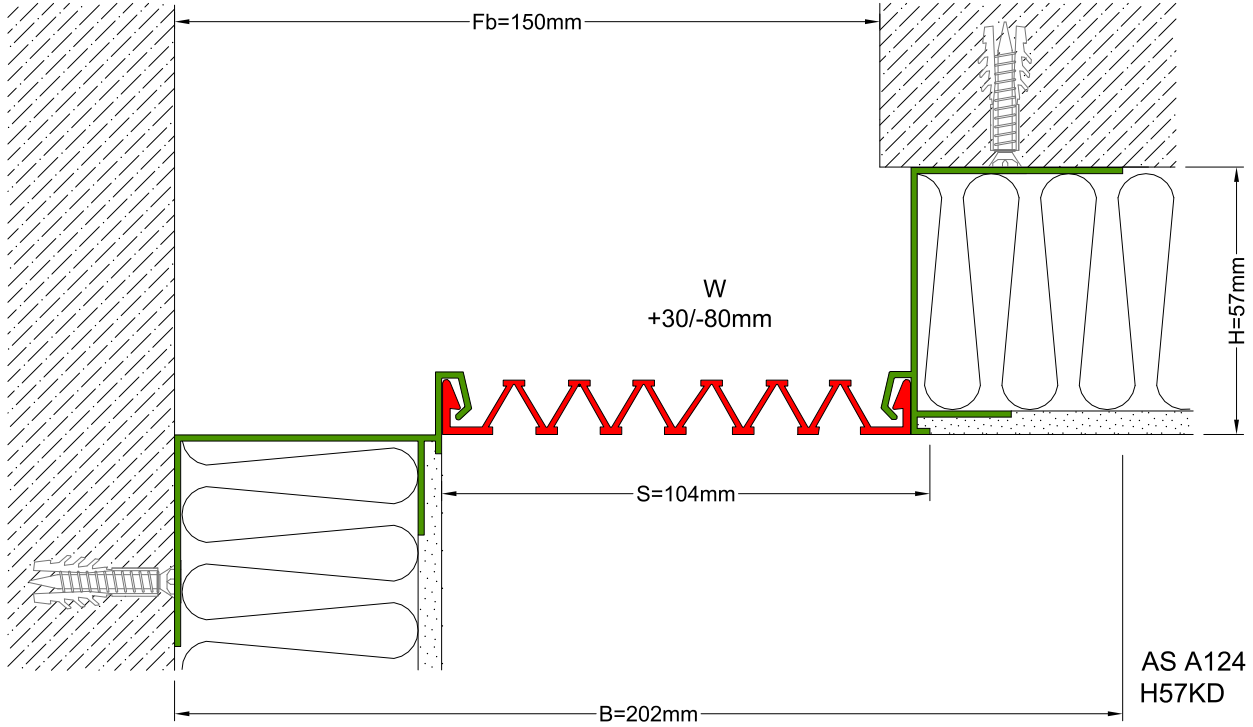

AS A124 flush mounted profile is specially designed for places with insulating board applications and can easily be installed by means of screws to all types of walls. Its ribbed elastomeric gasket gains the profile a remarkable movement ability and slide-in gasket system lets the profile to be used at facades. Profiles up to 150 mm gap are applied with single gasket while the wider ones are with double gaskets joined with a connector profile.

- Application Areas** : Outdoor / Wall
- Ideal for** : Shopping Malls, Airports, Residences, Hospitals, Hotels, Commercial & Public Buildings etc.
- Material** : Mill Finish Aluminum (Anodizing optional), EPDM (Only in Black Color) or TPE Gasket
- Aluminum Alloy** : 6063 AA-USA / EN AW 6063
- Optional Supplies** : Fire Barrier, Waterproof EPDM membrane

* Visuals are representative and the profile configuration may differ depending on the characteristics requested.

LOCATION	MODEL	GAP (Fb) mm	HEIGHT (H) MM	OVERALL WIDTH (B) mm	VISIBLE WIDTH (S) mm	MOVEMENT (W) mm	LOAD CAPACITY	STANDARD LENGTH (mt)
Wall to Wall	AS A124-030	30	47 / 57	120	38	+10 / - 6	N/A	3
	AS A124-050	50	47 / 57	140	58	+20 / -15	N/A	3
	AS A124-080	80	47 / 57	170	88	+40 / -30	N/A	3
	AS A124-100	100	47 / 57	190	108	+20 / -50	N/A	3
	AS A124-150	150	47 / 57	240	158	+30 / -80	N/A	3
	AS A124-200	200	47 / 57	290	208	+40 / -100	N/A	3
	AS A124-200M	200	47 / 57	290	208	+40 / -100	N/A	3

Note: Please ask for different sizes

 AS A124 150
 H57D

 AS A124 150
 H57KD

Profil No Profile Number	AS A124 150	AS A124 150K
Fb (mm)	150	150
H (mm) yaklaşık approx.	57	57
W± (mm) yaklaşık approx.	+30/-80	+30/-80
Renk Color	Alüminyum: Natürel, Fitiller: Siyah, gri, diğer Aluminum: Natural, Inserts: Black, grey, others	
Malzeme Material	Alüminyum, EPDM Kauçuk(siyah), Termoplastik Kauçuk (gri ve diğer) Aluminum, EPDM Rubber(black), Thermoplastic Rubber (grey and others)	
Standart Uzunluk Standard Length	3	