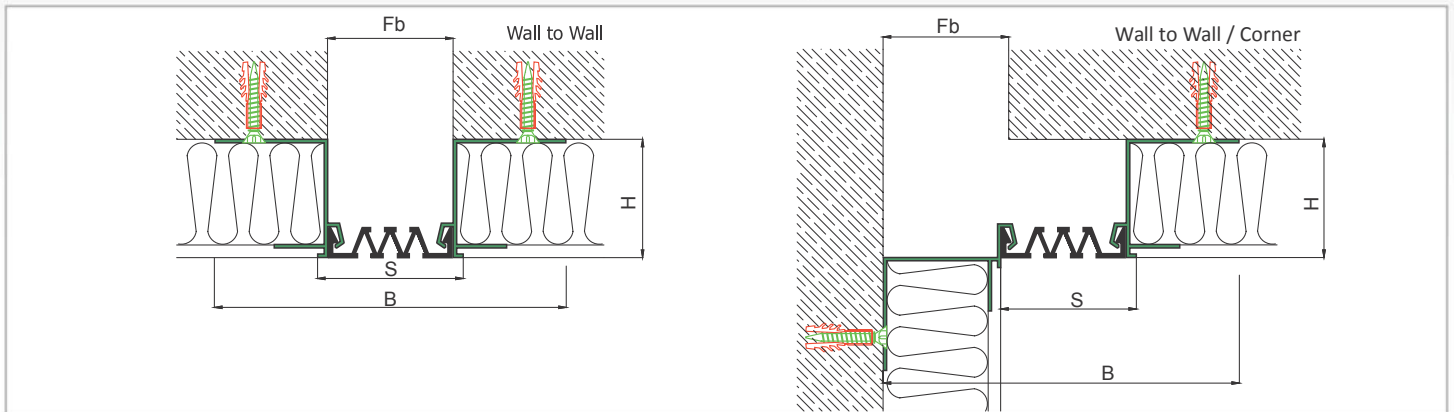

AS A124 flush mounted profile is specially designed for places with insulating board applications and can easily be installed by means of screws to all types of walls. Its ribbed elastomeric gasket gains the profile a remarkable movement ability and slide-in gasket system lets the profile to be used at facades. Profiles up to 150 mm gap are applied with single gasket while the wider ones are with double gaskets joined with a connector profile.

- Application Areas** : Outdoor / Wall
- Ideal for** : Shopping Malls, Airports, Residences, Hospitals, Hotels, Commercial & Public Buildings etc.
- Material** : Mill Finish Aluminum (Anodizing optional), EPDM (Only in Black Color) or TPE Gasket
- Aluminum Alloy** : 6063 AA-USA / EN AW 6063
- Optional Supplies** : Fire Barrier, Waterproof EPDM membrane

* Visuals are representative and the profile configuration may differ depending on the characteristics requested.

LOCATION	MODEL	GAP (Fb) mm	HEIGHT (H) MM	OVERALL WIDTH (B) mm	VISIBLE WIDTH (S) mm	MOVEMENT (W) mm	LOAD CAPACITY	STANDARD LENGTH (mt)
Wall to Wall	AS A124-030	30	47 / 57	120	38	+10 / - 6	N/A	3
	AS A124-050	50	47 / 57	140	58	+20 / -15	N/A	3
	AS A124-080	80	47 / 57	170	88	+40 / -30	N/A	3
	AS A124-100	100	47 / 57	190	108	+20 / -50	N/A	3
	AS A124-150	150	47 / 57	240	158	+30 / -80	N/A	3
	AS A124-200	200	47 / 57	290	208	+40 / -100	N/A	3
	AS A124-200M	200	47 / 57	290	208	+40 / -100	N/A	3

Note: Please ask for different sizes

 AS A124 150
 H57D

 AS A124 150
 H57KD

Profil No Profile Number	AS A124 150	AS A124 150K
Fb (mm)	150	150
H (mm) yaklaşık approx.	57	57
W± (mm) yaklaşık approx.	+30/-80	+30/-80
Renk Color	Alüminyum: Natürel, Fitiller: Siyah, gri, diğer Aluminum: Natural, Inserts: Black, grey, others	
Malzeme Material	Alüminyum, EPDM Kauçuk(siyah), Termoplastik Kauçuk (gri ve diğer) Aluminum, EPDM Rubber(black), Thermoplastic Rubber (grey and others)	
Standart Uzunluk Standard Length	3	