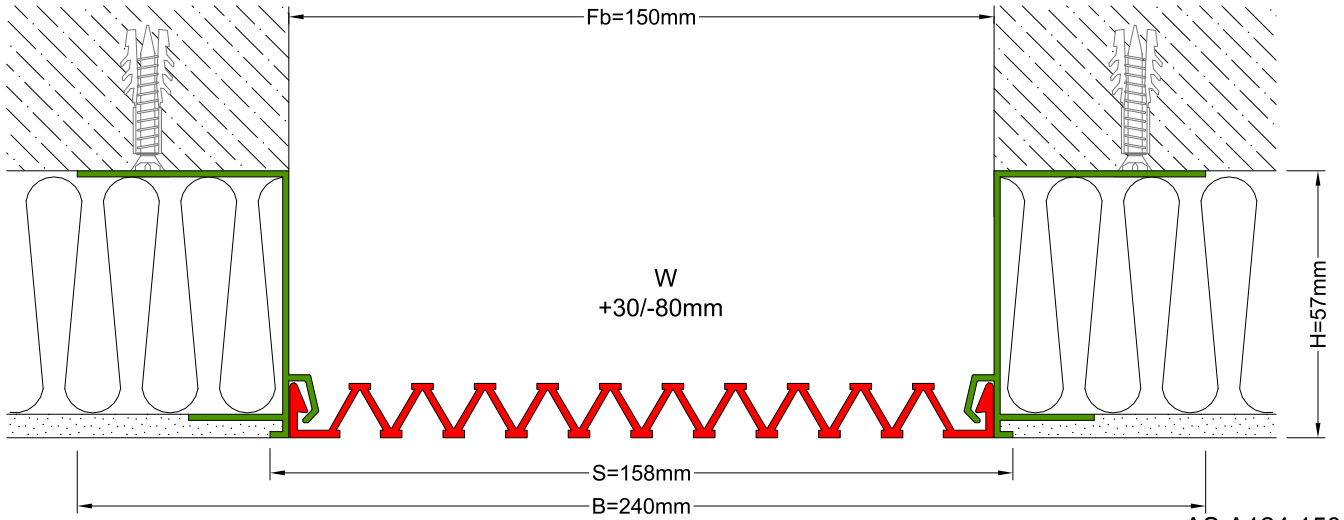

AS A124 flush mounted profile is specially designed for places with insulating board applications and can easily be installed by means of screws to all types of walls. Its ribbed elastomeric gasket gains the profile a remarkable movement ability and slide-in gasket system lets the profile to be used at facades. Profiles up to 150 mm gap are applied with single gasket while the wider ones are with double gaskets joined with a connector profile.

- Application Areas** : Outdoor / Wall
- Ideal for** : Shopping Malls, Airports, Residences, Hospitals, Hotels, Commercial & Public Buildings etc.
- Material** : Mill Finish Aluminum (Anodizing optional), EPDM (Only in Black Color) or TPE Gasket
- Aluminum Alloy** : 6063 AA-USA / EN AW 6063
- Optional Supplies** : Fire Barrier, Waterproof EPDM membrane

* Visuals are representative and the profile configuration may differ depending on the characteristics requested.

LOCATION	MODEL	GAP (Fb) mm	HEIGHT (H) MM	OVERALL WIDTH (B) mm	VISIBLE WIDTH (S) mm	MOVEMENT (W) mm	LOAD CAPACITY	STANDARD LENGTH (mt)
Wall to Wall	AS A124-030	30	47 / 57	120	38	+10 / - 6	N/A	3
	AS A124-050	50	47 / 57	140	58	+20 / -15	N/A	3
	AS A124-080	80	47 / 57	170	88	+40 / -30	N/A	3
	AS A124-100	100	47 / 57	190	108	+20 / -50	N/A	3
	AS A124-150	150	47 / 57	240	158	+30 / -80	N/A	3
	AS A124-200	200	47 / 57	290	208	+40 / -100	N/A	3
	AS A124-200M	200	47 / 57	290	208	+40 / -100	N/A	3

Note: Please ask for different sizes

 AS A124 150
 H57D

 AS A124 150
 H57KD

Profil No Profile Number	AS A124 150	AS A124 150K
Fb (mm)	150	150
H (mm) yaklaşık approx.	57	57
W± (mm) yaklaşık approx.	+30/-80	+30/-80
Renk Color	Alüminyum: Natürel, Fitiller: Siyah, gri, diğer Aluminum: Natural, Inserts: Black, grey, others	
Malzeme Material	Alüminyum, EPDM Kauçuk(siyah), Termoplastik Kauçuk (gri ve diğer) Aluminum, EPDM Rubber(black), Thermoplastic Rubber (grey and others)	
Standart Uzunluk Standard Length	3	